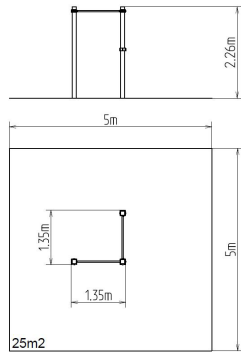

STREET WORKOUT

WORKOUT-KOMBINATION WS001